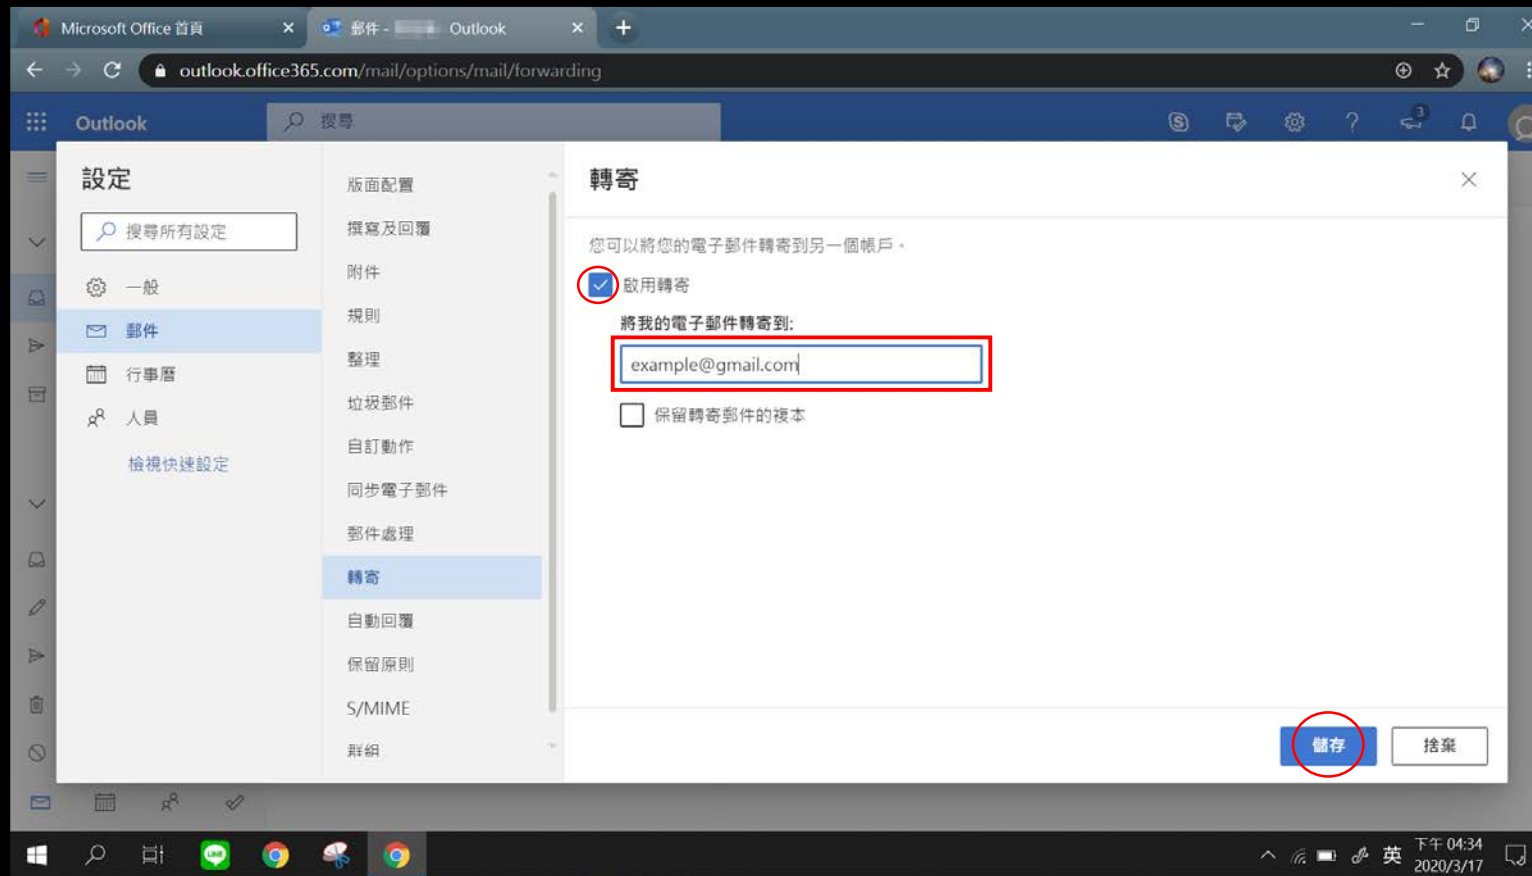

1. 請勾選「啓用轉寄」
2. 請輸入要將信件轉寄到的信箱

請注意

系統預設為不勾選保留轉寄郵件的副本，您Saturn信箱的"全部信件"將被搬移至Gmail