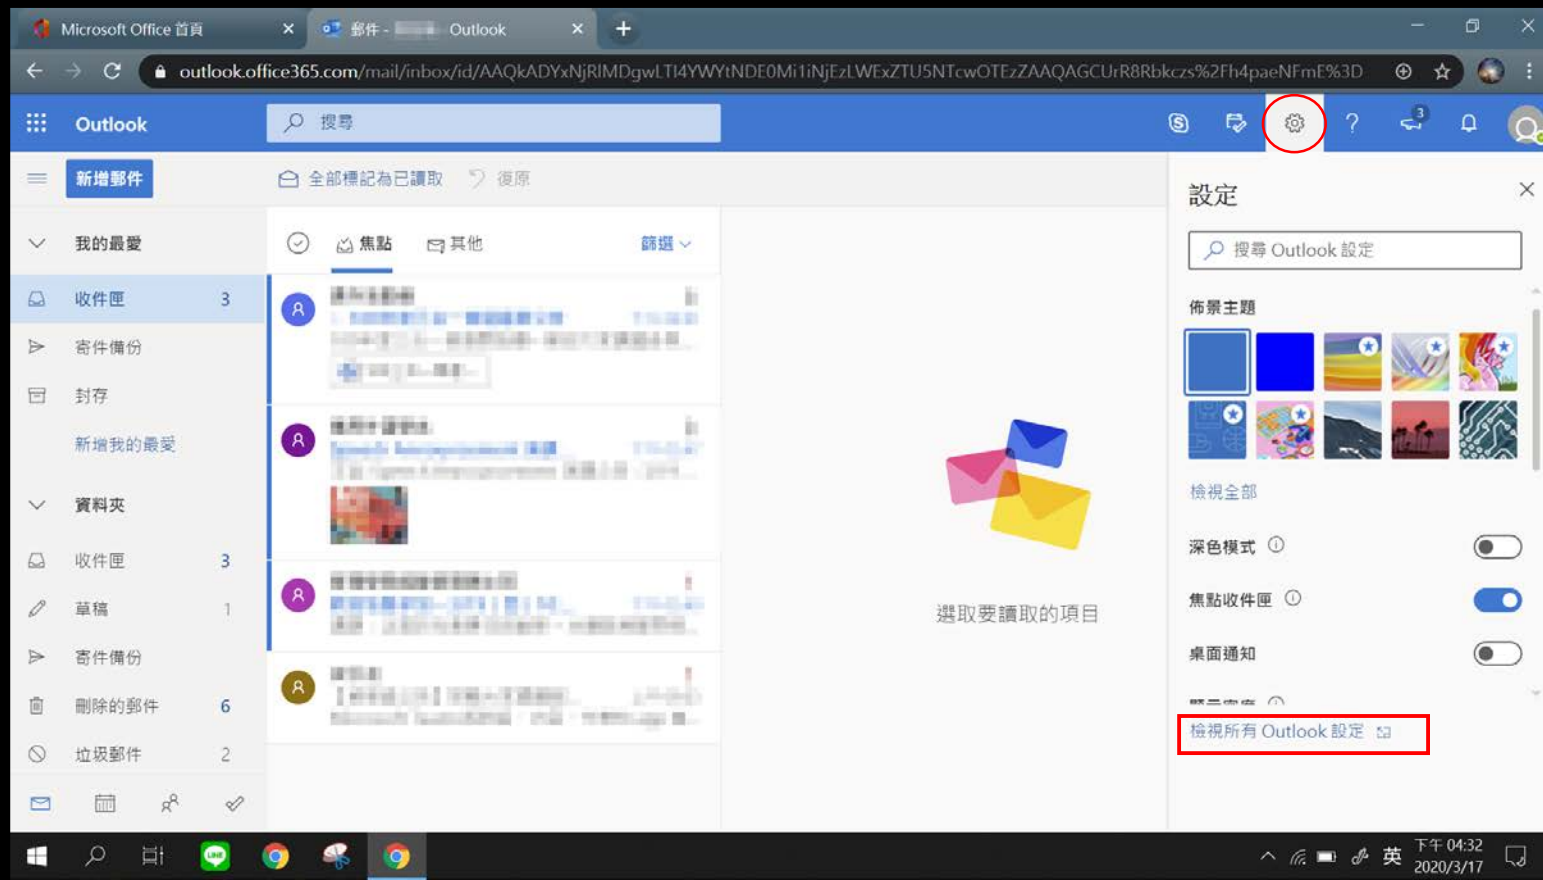

下午 04:28
2020/3/17

請輸入您的密碼
接著請點選「登入」

首次登入:
請先設定語言及時區
完成後請點選「儲存」

設定完成，可開始使用

Outlook

信件轉寄設定

1. 請先點選「」
2. 接者點選「檢視所有 Outlook 設定」

The screenshot shows the Outlook web interface. The browser address bar displays "outlook.office365.com/mail/options/mail/forwarding". The left sidebar contains a "設定" (Settings) menu with "郵件" (Mail) selected. A secondary menu lists various settings, with "轉寄" (Forwarding) highlighted by a red box. The main content area is titled "轉寄" and contains the following text and controls: